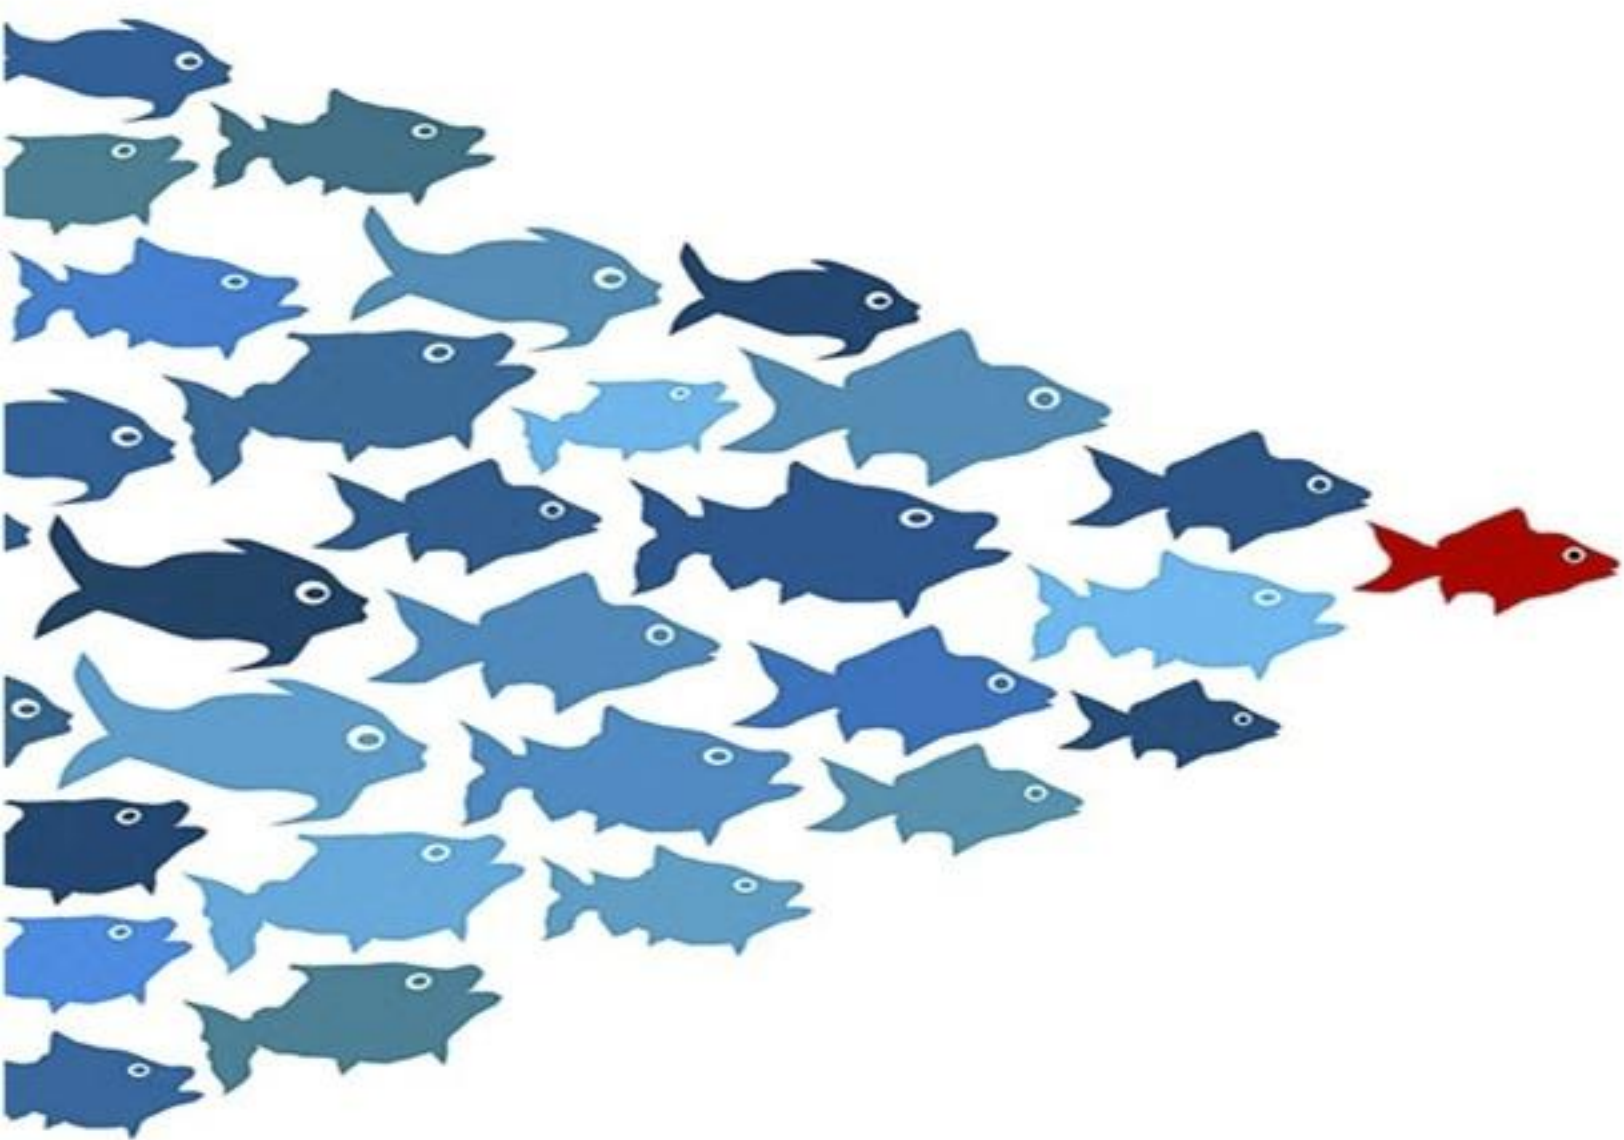

A circular fisheye photograph of a park scene. In the center, the text "Sustainability Challenge" is written in a large, bold, black font with a white outline. The background shows a lush green lawn under a bright blue sky with a sun flare. Several people are engaged in various activities: a man in a green shirt is riding a bicycle, a woman in a red top is walking, a man in a blue shirt is walking, a man in a red shirt is sitting on the grass, and two women are sitting together. The scene is framed by a circular border of green grass and trees.

Photo from Philippine Star

Galing Pook

**Local Chief
Executive**

**Local
Legislative
Body**

**Local
Bureaucracy**

MULTI-FUNCTIONAL

Photo from webmail.cnim.net

MULTI-LAYERED ORGANIZA

Photo from www.theresmoneyingreen.blogspot.com

MULTI-STRUCTURAL

Photo from www.gmanetwork.com

MAYORCENTRIC

**I may decrease
so that others
may increase.**

MAYORPHO

***SOCIAL
CAPITAL***

LOCAL PLANNING AND DEVELOPMENT COORDINATOR

- Efren Peñaflorida Jr.

PERSONAL MASTERY

Mental Models

A person is seen from behind, walking away from the camera. They are wearing a light-colored, short-sleeved shirt and carrying a large, heavy, tan-colored sack or bag on their back. The sack has a dark strap across the top. The person is walking on a paved street. In the background, there is a white car on the left and a white van or truck on the right. The scene is slightly out of focus, suggesting a candid or documentary-style shot. The overall lighting is somewhat dim, possibly overcast or in a shaded area.